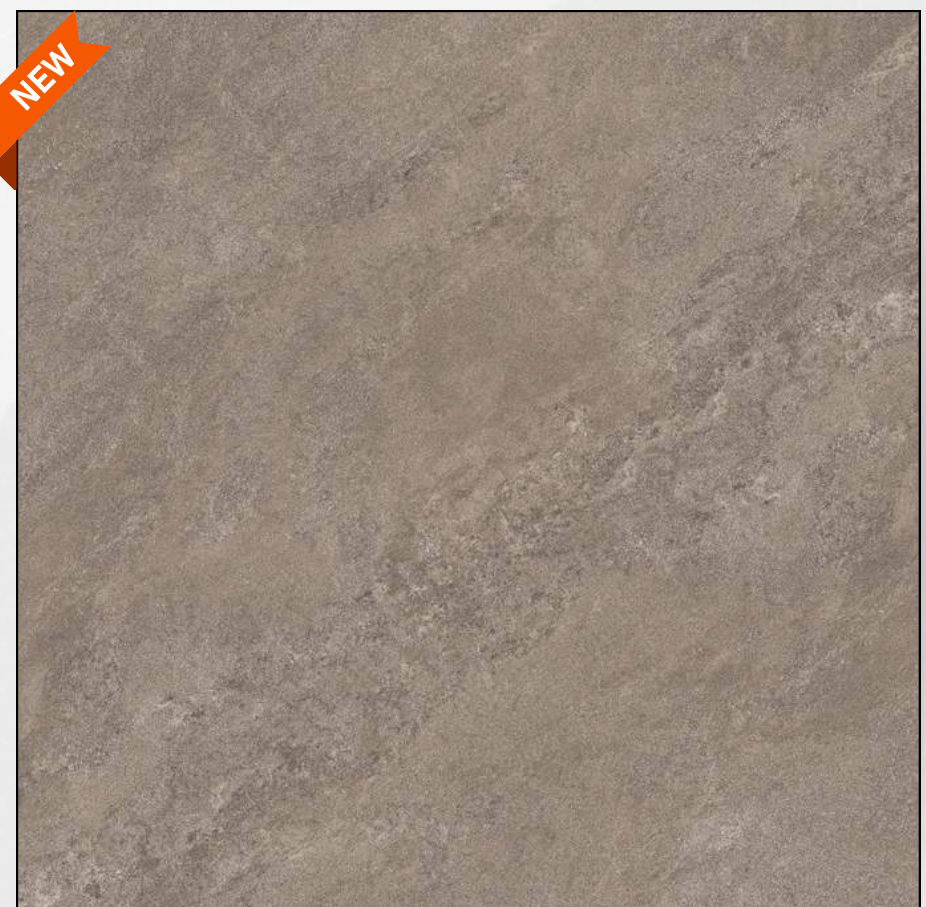

MONUMENT BROWN R - 3