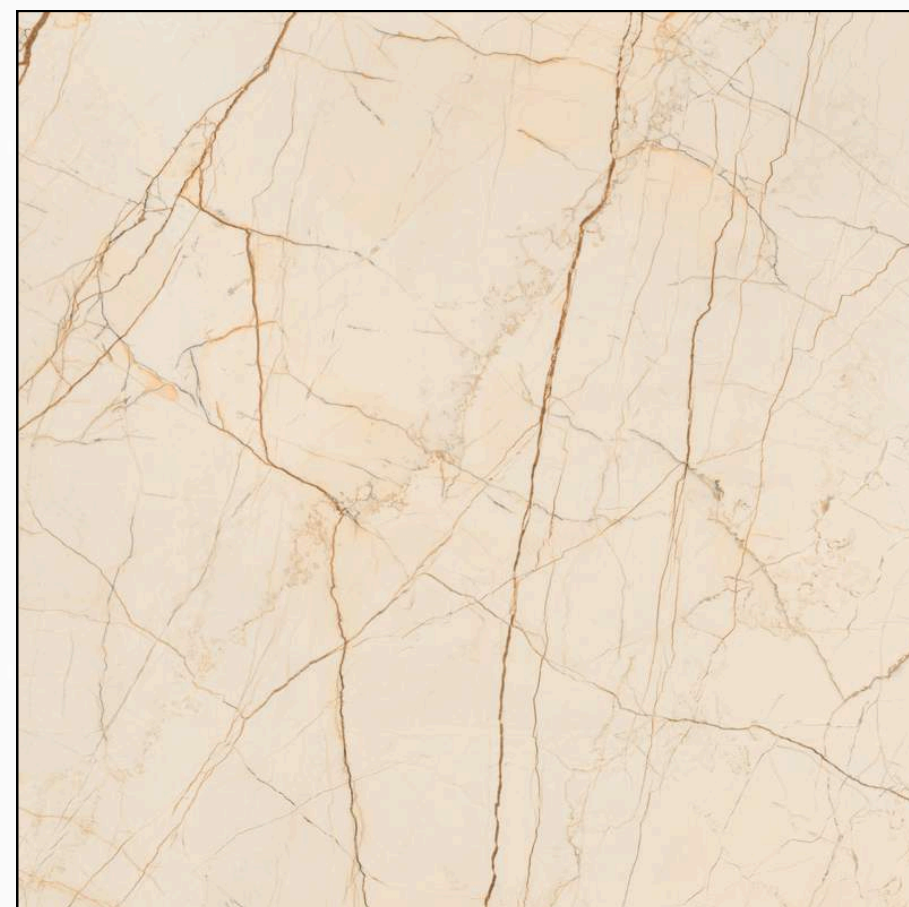

FINISH | **SIZE**
CARVING | 80x80cm / 100x100cm

MORELLA GREY R - 4

HAIER BOTTOCHINO R - 3

VILLA GREY R - 3

VILLA UMBER R - 3

PERLINO BEIGE R - 3

DERBY CREMA R - 3

FINISH | **SIZE**
CARVING | 80x80cm / 100x100cm