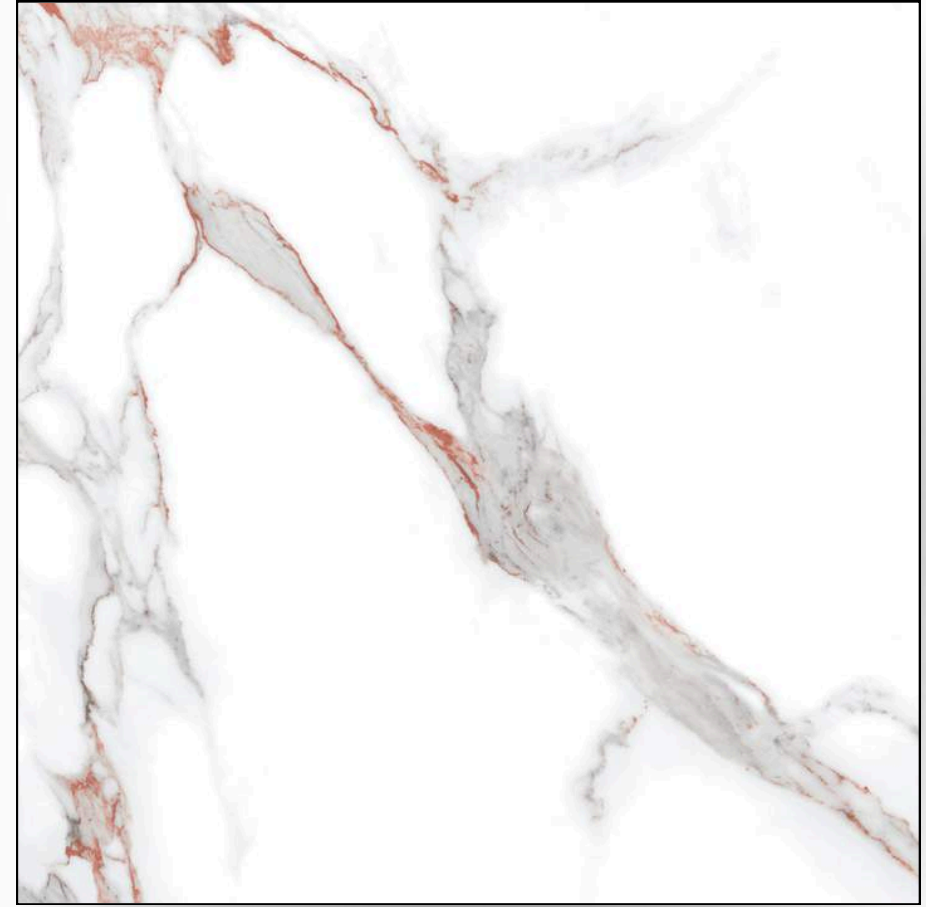

VENUE NERO R - 3

VENUE BIANCO R - 3

SINTERED CALCATTA R - 4

STATUARIO QUANTUM R - 3

STATUARIO VISION R - 3

SVT_5248 CARVING R - 3

FINISH | **SIZE**
CARVING | 80x80cm / 100x100cm

CEDAR BROWN R - 3