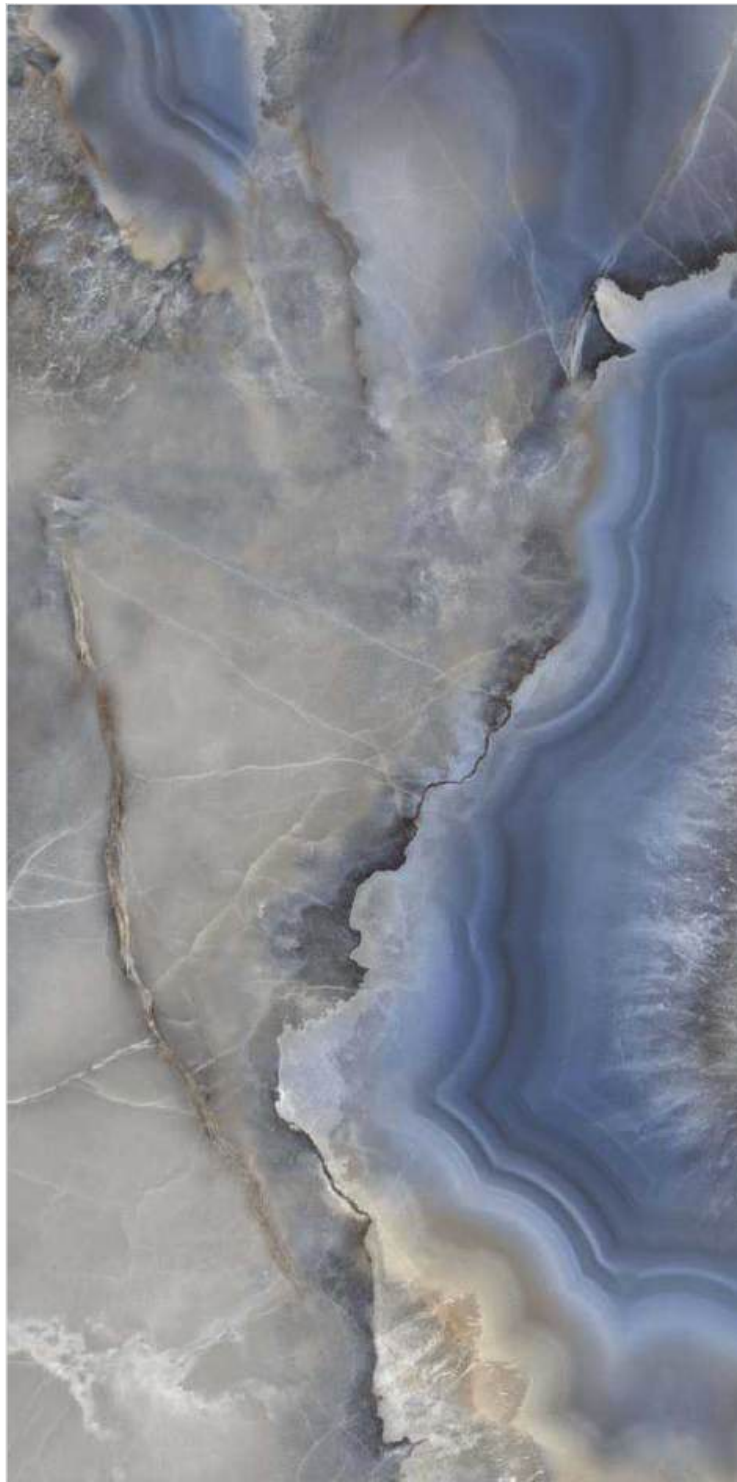

BOTANIC BLUE

Size : 1600x3200mm
Surface : High Gloss
Thickness : 12mm
Random : 02 Face
Type : Grey Body