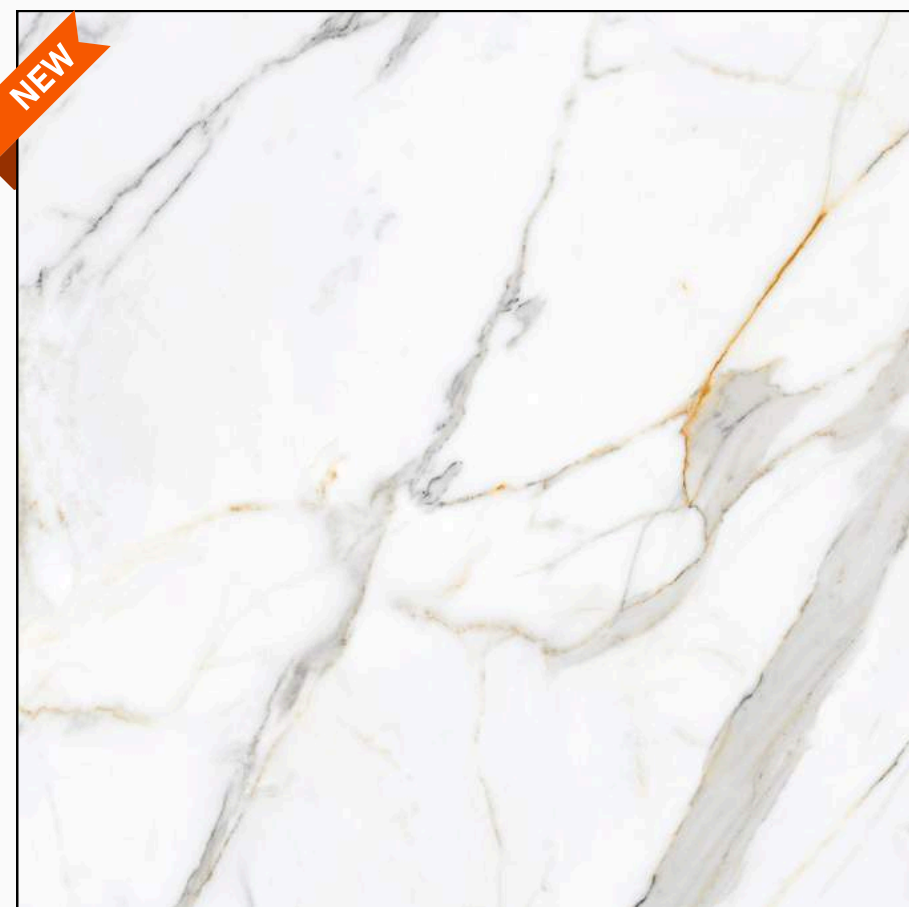

SVT_5277

R - 3