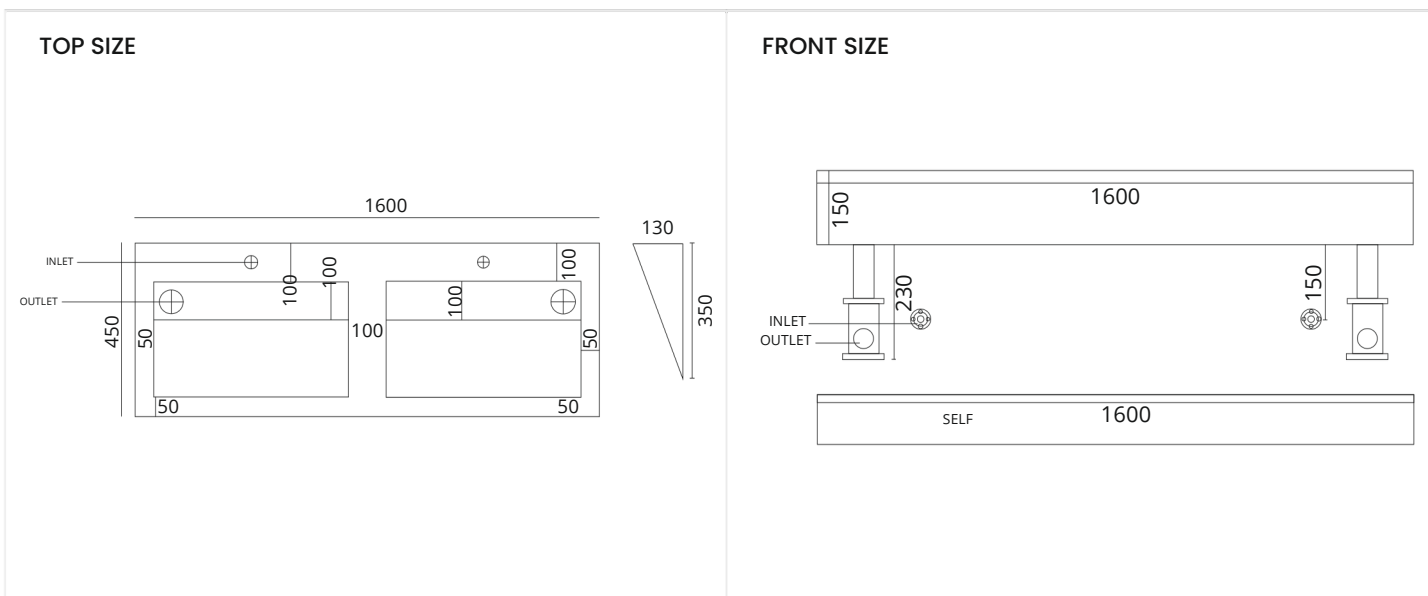

5007

SIZE: BASIN: 1600x450x150

SIZE: BASIN: 1600x450x100

WEIGHT: 75KG.

THICKNESS: 9MM