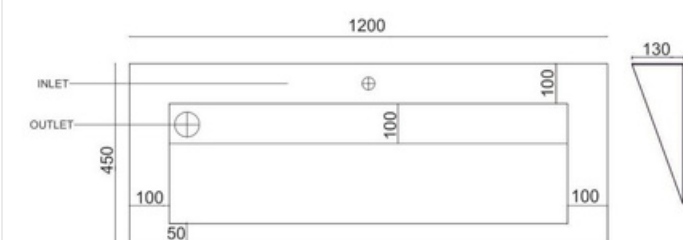

WEIGHT: 35.9KG.

THICKNESS: 9MM

TOP SIZE

FRONT SIZE

FRONT SIZE

TOP SIZE

5004

SIZE: BASIN: 800x450x150

SIZE: BASIN: 800x450x100

WEIGHT:35.7KG.

THICKNESS: 9MM

5005

SIZE: BASIN: 1000x450x150

SIZE: BASIN: 1000x450x100

WEIGHT: 42.6KG.

THICKNESS: 9MM

TOP SIZE

FRONT SIZE

5006

SIZE: BASIN: 1200x450x150

SIZE: BASIN: 1200x450x100

WEIGHT: 64KG.

THICKNESS: 9MM

TOP SIZE

FRONT SIZE

5007

SIZE: BASIN: 1600x450x150

SIZE: BASIN: 1600x450x100

WEIGHT: 75KG.

THICKNESS: 9MM

5008

SIZE: BASIN: 800x450x500