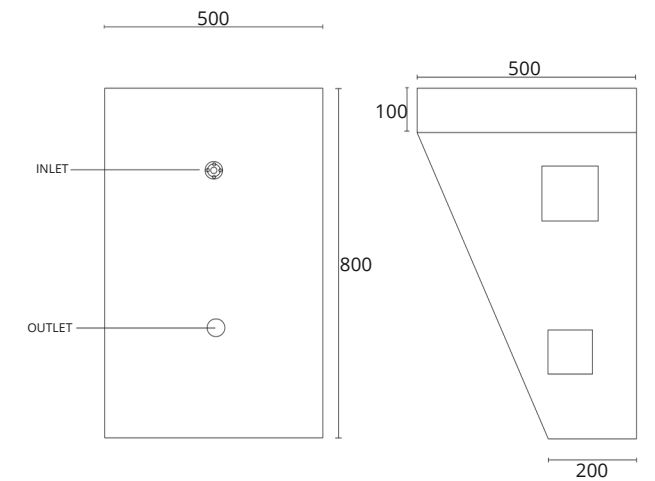

FRONT SIZE

5007

SIZE: BASIN: 1600x450x150

SIZE: BASIN: 1600x450x100

WEIGHT: 75KG.

THICKNESS: 9MM

5008

SIZE: BASIN: 800x450x500

WEIGHT:55KG.

THICKNESS: 9MM

TOP SIZE

FRONT SIZE

7001

SIZE: BASIN: 800x500x500

WEIGHT:55KG.

THICKNESS: 9MM

TOP SIZE

FRONT SIZE

7002

SIZE: BASIN: 800x500x500

WEIGHT:65KG.

THICKNESS: 9MM

TOP SIZE

FRONT SIZE

7003

SIZE: BASIN: 800x500x500

WEIGHT:65KG.

THICKNESS: 9MM

TOP SIZE

FRONT SIZE

7004

SIZE: BASIN: 800x500x500