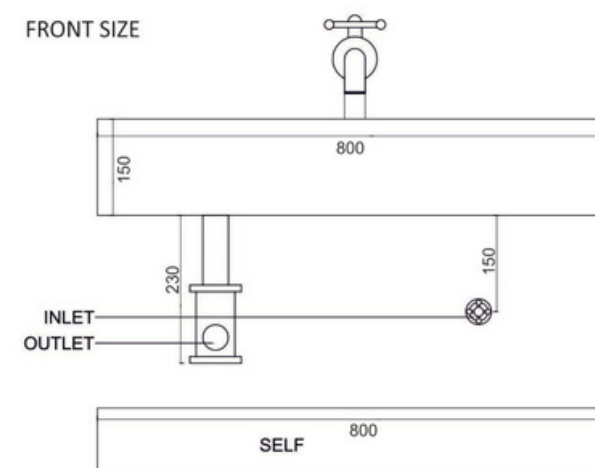

5001

SIZE: BASIN: 400x400x150

WEIGHT: 12KG.

THICKNESS: 9MM

TOP SIZE

FRONT SIZE

5002

SIZE: BASIN: 600x450x150

SIZE: BASIN: 600x450x100

WEIGHT:30.8KG.

THICKNESS: 9MM

TOP SIZE

FRONT SIZE

5003

SIZE: BASIN: 800x450x150

SIZE: BASIN: 800x450x100

WEIGHT: 35.9KG.

THICKNESS: 9MM

TOP SIZE

FRONT SIZE

FRONT SIZE

TOP SIZE

5004

SIZE: BASIN: 800x450x150

SIZE: BASIN: 800x450x100

WEIGHT:35.7KG.

THICKNESS: 9MM

5005

SIZE: BASIN: 1000x450x150

SIZE: BASIN: 1000x450x100

WEIGHT: 42.6KG.

THICKNESS: 9MM