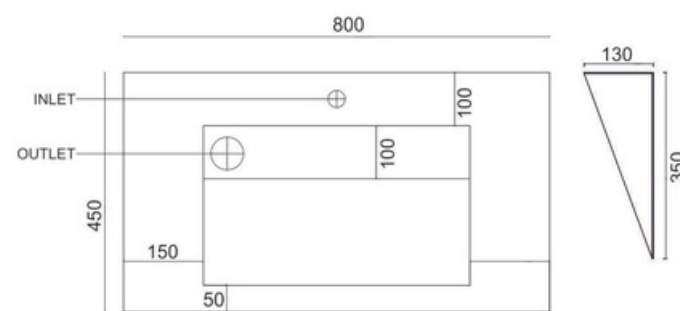

5001

SIZE: BASIN: 400x400x150

WEIGHT: 12KG.

THICKNESS: 9MM

TOP SIZE

FRONT SIZE

5002

SIZE: BASIN: 600x450x150

SIZE: BASIN: 600x450x100

WEIGHT:30.8KG.

THICKNESS: 9MM

TOP SIZE

FRONT SIZE

5003

SIZE: BASIN: 800x450x150

SIZE: BASIN: 800x450x100

WEIGHT: 35.9KG.

THICKNESS: 9MM

TOP SIZE

FRONT SIZE

FRONT SIZE

TOP SIZE

5004

SIZE: BASIN: 800x450x150

TOP SIZE

FRONT SIZE

5006

SIZE: BASIN: 1200x450x150

SIZE: BASIN: 1200x450x100

WEIGHT: 64KG.

THICKNESS: 9MM

TOP SIZE