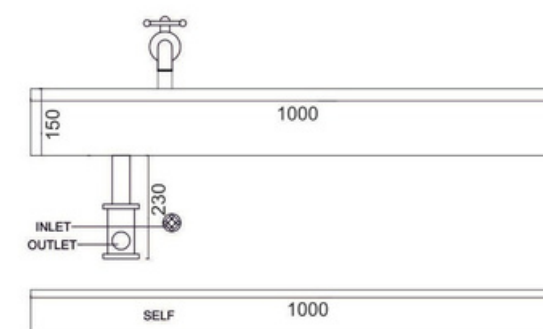

WEIGHT: 35.9KG.

THICKNESS: 9MM

TOP SIZE

FRONT SIZE

FRONT SIZE

TOP SIZE

5004

SIZE: BASIN: 800x450x150

SIZE: BASIN: 800x450x100

WEIGHT:35.7KG.

THICKNESS: 9MM

5005

SIZE: BASIN: 1000x450x150

SIZE: BASIN: 1000x450x100

WEIGHT: 42.6KG.

THICKNESS: 9MM

TOP SIZE

FRONT SIZE

5006

SIZE: BASIN: 1200x450x150

SIZE: BASIN: 1200x450x100

WEIGHT: 64KG.

THICKNESS: 9MM

TOP SIZE

WEIGHT:64KG.

THICKNESS: 9MM

TOP SIZE

FRONT SIZE

7005

SIZE: BASIN: 800x500x400

WEIGHT:64KG.

THICKNESS: 9MM