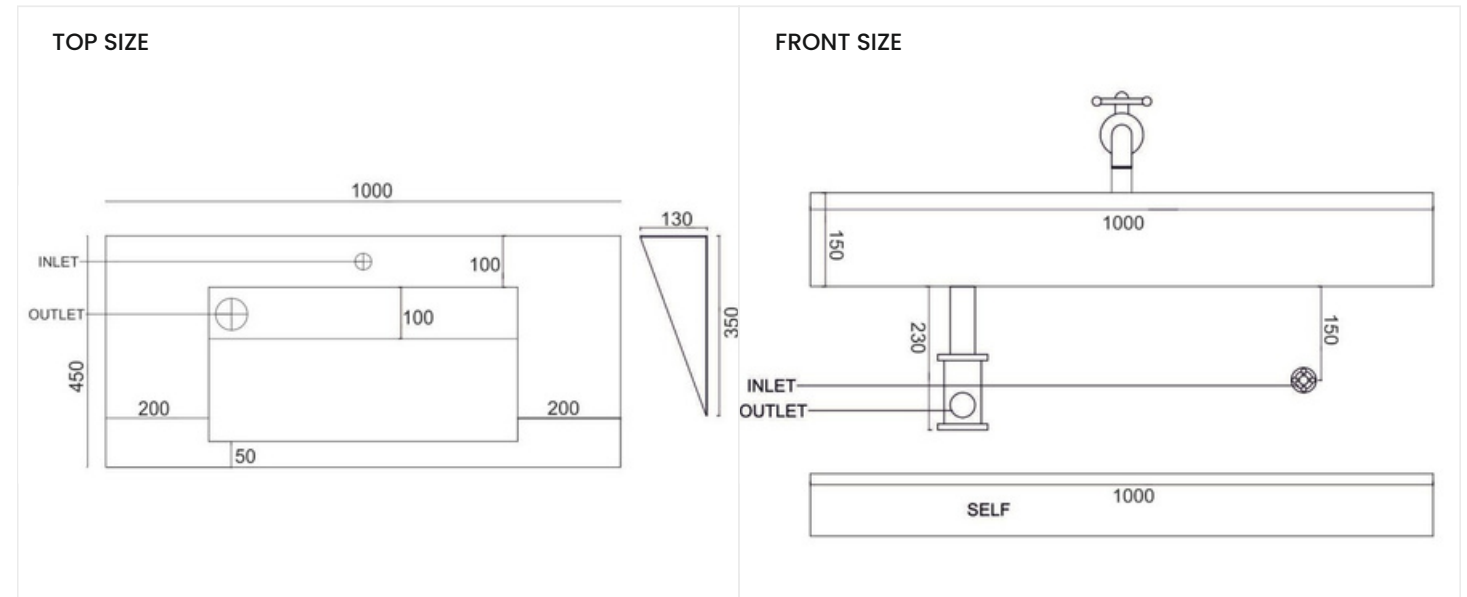

WEIGHT: 35.9KG.

THICKNESS: 9MM

TOP SIZE

FRONT SIZE

FRONT SIZE

TOP SIZE

5004

SIZE: BASIN: 800x450x150

SIZE: BASIN: 800x450x100

WEIGHT:35.7KG.

THICKNESS: 9MM

5005

SIZE: BASIN: 1000x450x150

SIZE: BASIN: 1000x450x100

WEIGHT: 42.6KG.

THICKNESS: 9MM

TOP SIZE

FRONT SIZE

5006

SIZE: BASIN: 1200x450x150

SIZE: BASIN: 1200x450x100

WEIGHT: 64KG.

THICKNESS: 9MM

TOP SIZE

WEIGHT:64KG.

THICKNESS: 9MM

TOP SIZE

FRONT SIZE

7005

SIZE: BASIN: 800x500x400

WEIGHT:64KG.

THICKNESS: 9MM