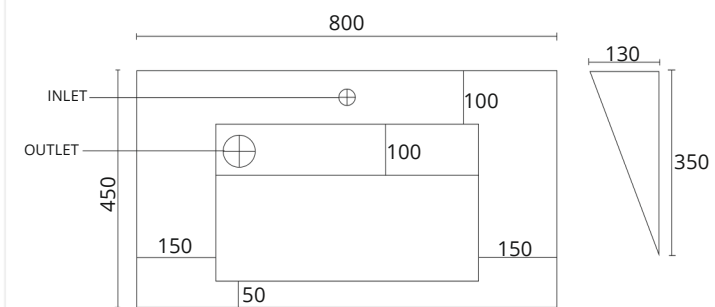

TOP SIZE

FRONT SIZE

5006

SIZE: BASIN: 1200x450x150

SIZE: BASIN: 1200x450x100

WEIGHT: 64KG.

THICKNESS: 9MM

TOP SIZE

FRONT SIZE

5007

SIZE: BASIN: 1600x450x150

SIZE: BASIN: 1600x450x100

WEIGHT: 75KG.

THICKNESS: 9MM

5008

SIZE: BASIN: 800x450x500

WEIGHT:55KG.

THICKNESS: 9MM

TOP SIZE

FRONT SIZE

7001

SIZE: BASIN: 800x500x500

WEIGHT:55KG.

THICKNESS: 9MM

7003

SIZE: BASIN: 800x500x500

WEIGHT:65KG.

THICKNESS: 9MM

TOP SIZE

FRONT SIZE

7004

SIZE: BASIN: 800x500x500