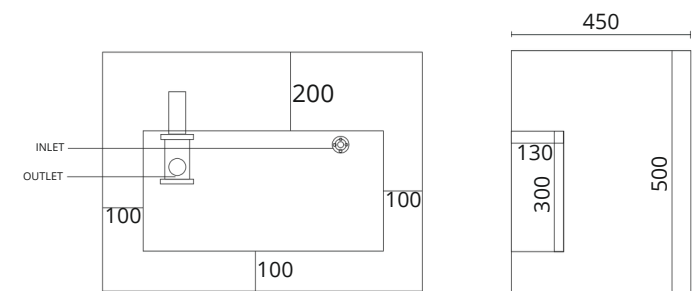

TOP SIZE

FRONT SIZE

5006

SIZE: BASIN: 1200x450x150

SIZE: BASIN: 1200x450x100

WEIGHT: 64KG.

THICKNESS: 9MM

TOP SIZE

FRONT SIZE

5007

SIZE: BASIN: 1600x450x150

SIZE: BASIN: 1600x450x100

WEIGHT: 75KG.

THICKNESS: 9MM

5008

SIZE: BASIN: 800x450x500

WEIGHT:55KG.

THICKNESS: 9MM

TOP SIZE

FRONT SIZE

7001

SIZE: BASIN: 800x500x500

WEIGHT:55KG.

THICKNESS: 9MM

7003

SIZE: BASIN: 800x500x500

WEIGHT:65KG.

THICKNESS: 9MM

TOP SIZE

FRONT SIZE

7004

SIZE: BASIN: 800x500x500