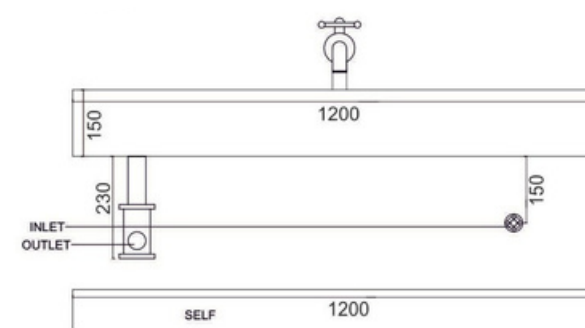

SIZE: BASIN: 800x450x100

WEIGHT:35.7KG.

THICKNESS: 9MM

5005

SIZE: BASIN: 1000x450x150

SIZE: BASIN: 1000x450x100

WEIGHT: 42.6KG.

THICKNESS: 9MM

TOP SIZE

FRONT SIZE

5006

SIZE: BASIN: 1200x450x150

SIZE: BASIN: 1200x450x100

WEIGHT: 64KG.

THICKNESS: 9MM

TOP SIZE

FRONT SIZE

5007

SIZE: BASIN: 1600x450x150

SIZE: BASIN: 1600x450x100

WEIGHT: 75KG.

THICKNESS: 9MM

5008

SIZE: BASIN: 800x450x500

7003

SIZE: BASIN: 800x500x500

WEIGHT:65KG.

THICKNESS: 9MM

TOP SIZE

FRONT SIZE

7004

SIZE: BASIN: 800x500x500