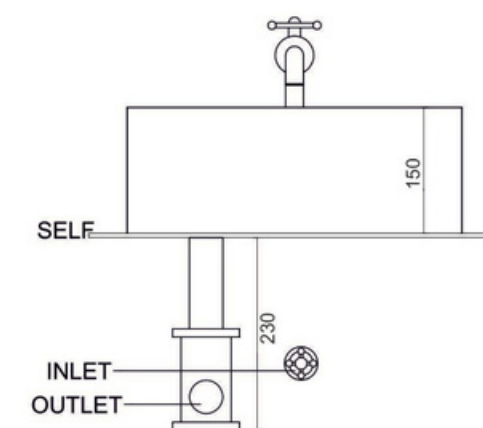

5001

SIZE: BASIN: 400x400x150

WEIGHT: 12KG.

THICKNESS: 9MM

TOP SIZE

FRONT SIZE

5002

SIZE: BASIN: 600x450x150

SIZE: BASIN: 600x450x100

WEIGHT:30.8KG.

THICKNESS: 9MM

TOP SIZE

FRONT SIZE

5003

SIZE: BASIN: 800x450x150

SIZE: BASIN: 800x450x100

WEIGHT: 35.9KG.

THICKNESS: 9MM

TOP SIZE

FRONT SIZE

FRONT SIZE

TOP SIZE

5004

SIZE: BASIN: 800x450x150

SIZE: BASIN: 800x450x100

WEIGHT:35.7KG.

THICKNESS: 9MM

5005

SIZE: BASIN: 1000x450x150

SIZE: BASIN: 1000x450x100

WEIGHT: 42.6KG.

THICKNESS: 9MM