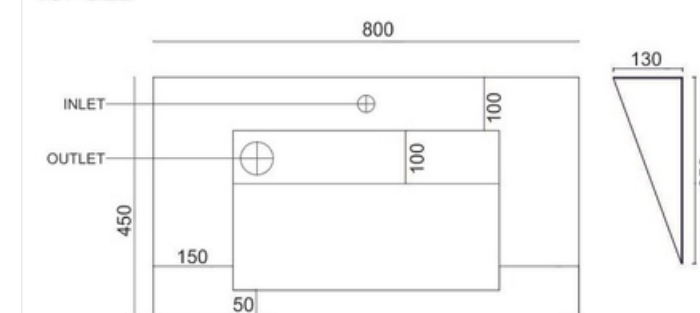

SIZE: BASIN: 600x450x100

WEIGHT:30.8KG.

THICKNESS: 9MM

TOP SIZE

FRONT SIZE

5003

SIZE: BASIN: 800x450x150

SIZE: BASIN: 800x450x100

WEIGHT: 35.9KG.

THICKNESS: 9MM

TOP SIZE

FRONT SIZE

FRONT SIZE

TOP SIZE

5004

SIZE: BASIN: 800x450x150

SIZE: BASIN: 800x450x100

WEIGHT:35.7KG.

THICKNESS: 9MM

5005

SIZE: BASIN: 1000x450x150

SIZE: BASIN: 1000x450x100

WEIGHT: 42.6KG.

THICKNESS: 9MM

TOP SIZE

FRONT SIZE

5006

SIZE: BASIN: 1200x450x150

SIZE: BASIN: 1200x450x100

WEIGHT: 64KG.

THICKNESS: 9MM

TOP SIZE