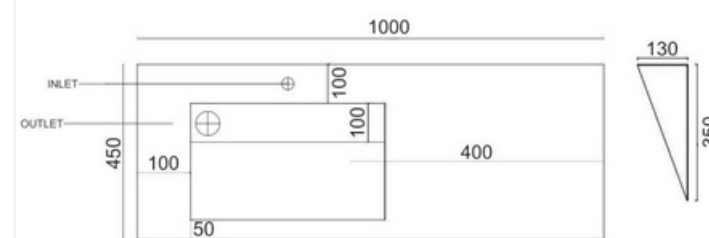

WEIGHT: 35.9KG.

THICKNESS: 9MM

TOP SIZE

FRONT SIZE

FRONT SIZE

TOP SIZE

5004

SIZE: BASIN: 800x450x150

SIZE: BASIN: 800x450x100

WEIGHT:35.7KG.

THICKNESS: 9MM

5005

SIZE: BASIN: 1000x450x150

SIZE: BASIN: 1000x450x100

WEIGHT: 42.6KG.

THICKNESS: 9MM

TOP SIZE

FRONT SIZE

5006

SIZE: BASIN: 1200x450x150

SIZE: BASIN: 1200x450x100

WEIGHT: 64KG.

THICKNESS: 9MM

TOP SIZE

WEIGHT:64KG.

THICKNESS: 9MM

TOP SIZE

FRONT SIZE

7005

SIZE: BASIN: 800x500x400

WEIGHT:64KG.

THICKNESS: 9MM