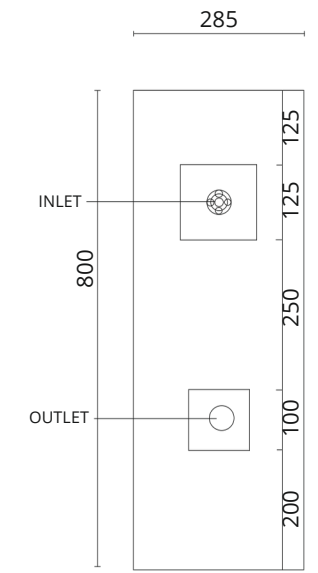

WEIGHT:55KG.

THICKNESS: 9MM

TOP SIZE

FRONT SIZE

7001

SIZE: BASIN: 800x500x500

WEIGHT:55KG.

THICKNESS: 9MM

TOP SIZE

FRONT SIZE

7002

SIZE: BASIN: 800x500x500

WEIGHT:65KG.

THICKNESS: 9MM

TOP SIZE

FRONT SIZE

7003

SIZE: BASIN: 800x500x500

WEIGHT:65KG.

THICKNESS: 9MM

TOP SIZE

FRONT SIZE

7004

SIZE: BASIN: 800x500x500

WEIGHT:64KG.

THICKNESS: 9MM

TOP SIZE

FRONT SIZE

7005

SIZE: BASIN: 800x500x400

WEIGHT:64KG.

THICKNESS: 9MM