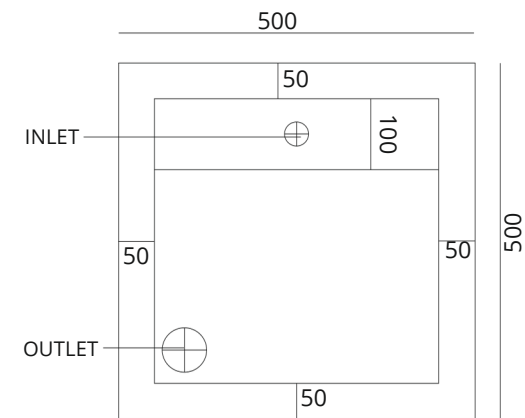

WEIGHT:55KG.

THICKNESS: 9MM

TOP SIZE

FRONT SIZE

7001

SIZE: BASIN: 800x500x500

WEIGHT:55KG.

THICKNESS: 9MM

TOP SIZE

FRONT SIZE

7002

SIZE: BASIN: 800x500x500

WEIGHT:65KG.

THICKNESS: 9MM

TOP SIZE

FRONT SIZE

7003

SIZE: BASIN: 800x500x500

WEIGHT:65KG.

THICKNESS: 9MM

TOP SIZE

FRONT SIZE

7004

SIZE: BASIN: 800x500x500

WEIGHT:64KG.

THICKNESS: 9MM

TOP SIZE

FRONT SIZE

7005

SIZE: BASIN: 800x500x400

WEIGHT:64KG.

THICKNESS: 9MM