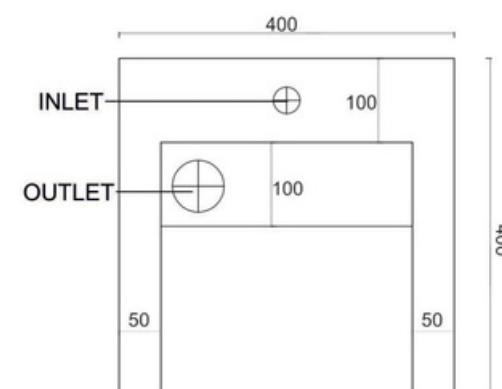

5001

SIZE: BASIN: 400x400x150

WEIGHT: 12KG.

THICKNESS: 9MM

TOP SIZE

FRONT SIZE

5002

SIZE: BASIN: 600x450x150

SIZE: BASIN: 600x450x100

WEIGHT:30.8KG.

THICKNESS: 9MM

TOP SIZE

FRONT SIZE

5003

SIZE: BASIN: 800x450x150

SIZE: BASIN: 800x450x100

WEIGHT: 35.9KG.

THICKNESS: 9MM

TOP SIZE

FRONT SIZE

FRONT SIZE

TOP SIZE

5004

SIZE: BASIN: 800x450x150

TOP SIZE

FRONT SIZE

5006

SIZE: BASIN: 1200x450x150

SIZE: BASIN: 1200x450x100

WEIGHT: 64KG.

THICKNESS: 9MM

TOP SIZE