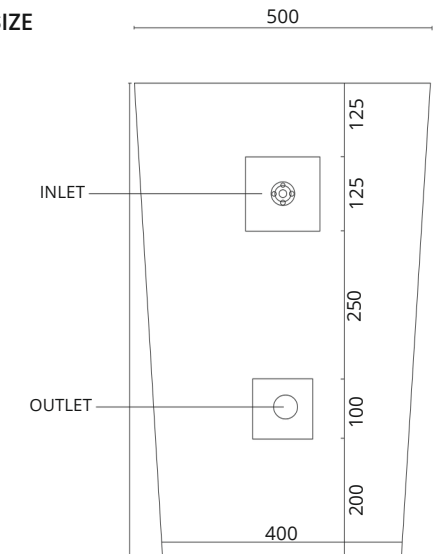

WEIGHT:55KG.

THICKNESS: 9MM

TOP SIZE

FRONT SIZE

7001

SIZE: BASIN: 800x500x500

WEIGHT:55KG.

THICKNESS: 9MM

TOP SIZE

FRONT SIZE

7002

SIZE: BASIN: 800x500x500

WEIGHT:65KG.

THICKNESS: 9MM

TOP SIZE

FRONT SIZE

7003

SIZE: BASIN: 800x500x500

WEIGHT:65KG.

THICKNESS: 9MM

TOP SIZE

FRONT SIZE

7004

SIZE: BASIN: 800x500x500

WEIGHT:64KG.

THICKNESS: 9MM

TOP SIZE

FRONT SIZE

7005

SIZE: BASIN: 800x500x400

WEIGHT:64KG.

THICKNESS: 9MM