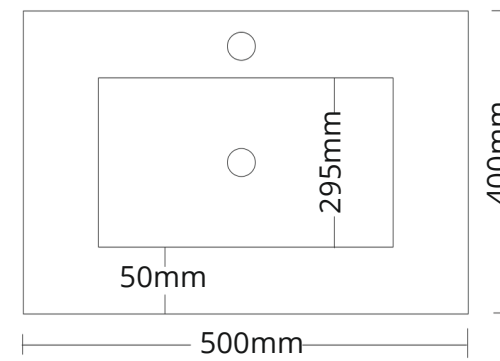

TOP SIZE

FRONT SIZE

7002

SIZE: BASIN: 800x500x500

WEIGHT:65KG.

THICKNESS: 9MM

TOP SIZE

FRONT SIZE

7003

SIZE: BASIN: 800x500x500

WEIGHT:65KG.

THICKNESS: 9MM

TOP SIZE

FRONT SIZE

7004

SIZE: BASIN: 800x500x500

WEIGHT:64KG.

THICKNESS: 9MM

TOP SIZE

FRONT SIZE

7005

SIZE: BASIN: 800x500x400

WEIGHT:64KG.

THICKNESS: 9MM

TOP SIZE

FRONT SIZE