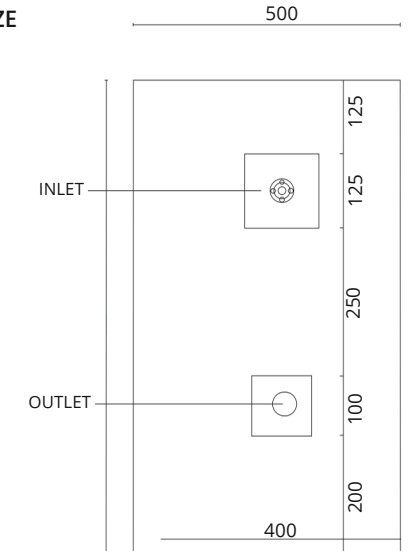

WEIGHT:55KG.

THICKNESS: 9MM

TOP SIZE

FRONT SIZE

7001

SIZE: BASIN: 800x500x500

WEIGHT:55KG.

THICKNESS: 9MM

TOP SIZE

FRONT SIZE

7002

SIZE: BASIN: 800x500x500

WEIGHT:65KG.

THICKNESS: 9MM

TOP SIZE

FRONT SIZE

7003

SIZE: BASIN: 800x500x500

WEIGHT:65KG.

THICKNESS: 9MM

TOP SIZE

FRONT SIZE

7004

SIZE: BASIN: 800x500x500

WEIGHT:64KG.

THICKNESS: 9MM

TOP SIZE

FRONT SIZE

7005

SIZE: BASIN: 800x500x400

WEIGHT:64KG.

THICKNESS: 9MM