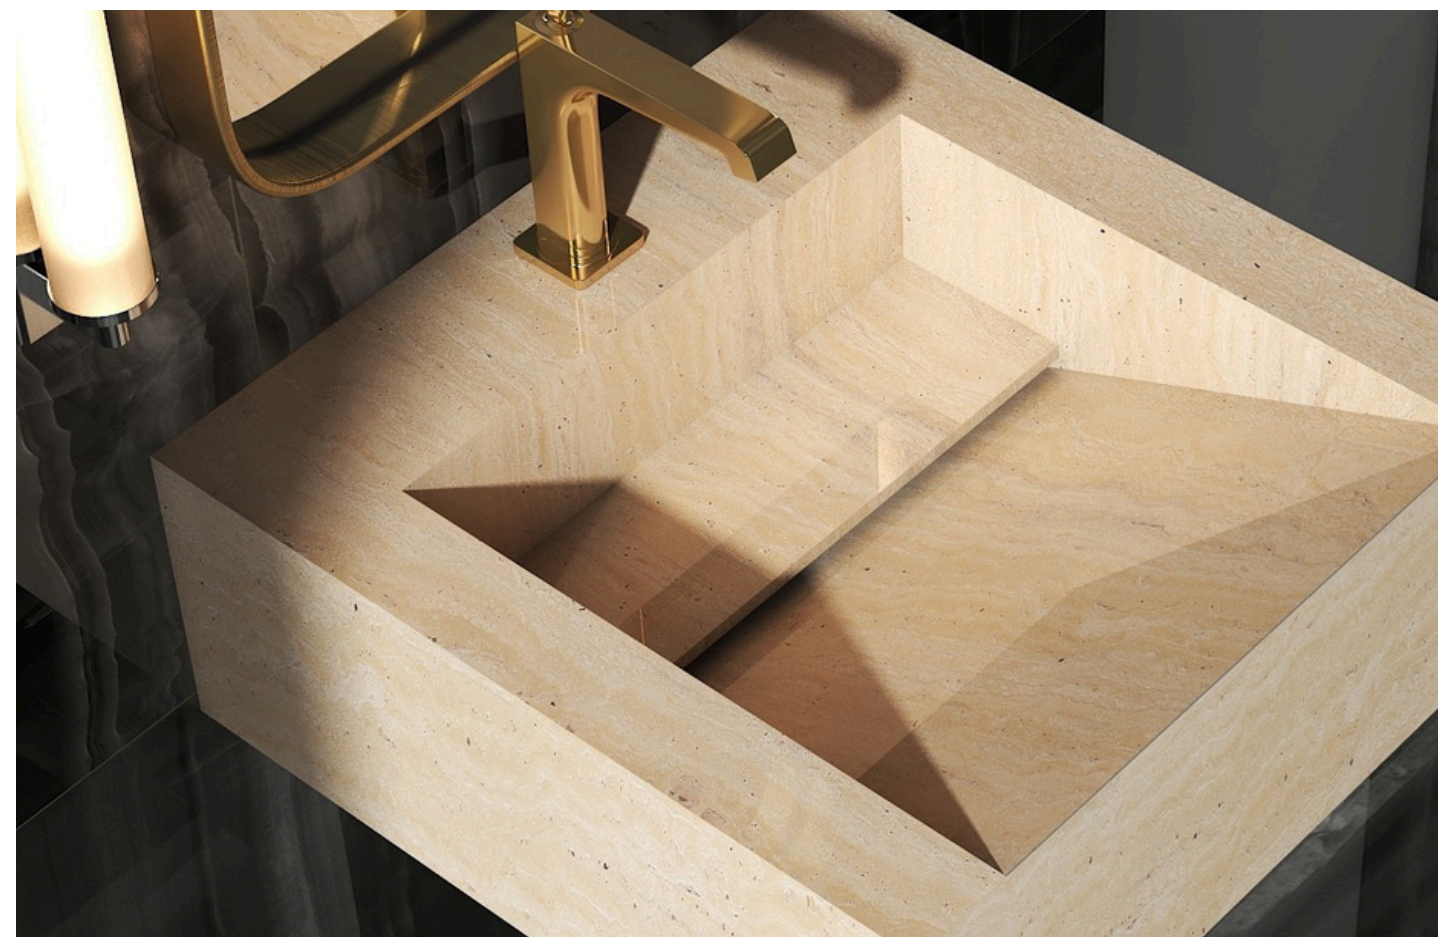

5001

SIZE: BASIN: 400x400x150

WEIGHT: 12KG.

THICKNESS: 9MM

TOP SIZE

FRONT SIZE

5002

SIZE: BASIN: 600x450x150

SIZE: BASIN: 600x450x100

WEIGHT:30.8KG.

THICKNESS: 9MM

TOP SIZE

FRONT SIZE

5003

SIZE: BASIN: 800x450x150

SIZE: BASIN: 800x450x100

SIZE: BASIN: 800x450x100

WEIGHT:35.7KG.

THICKNESS: 9MM

5005

SIZE: BASIN: 1000x450x150

SIZE: BASIN: 1000x450x100

WEIGHT: 42.6KG.

THICKNESS: 9MM