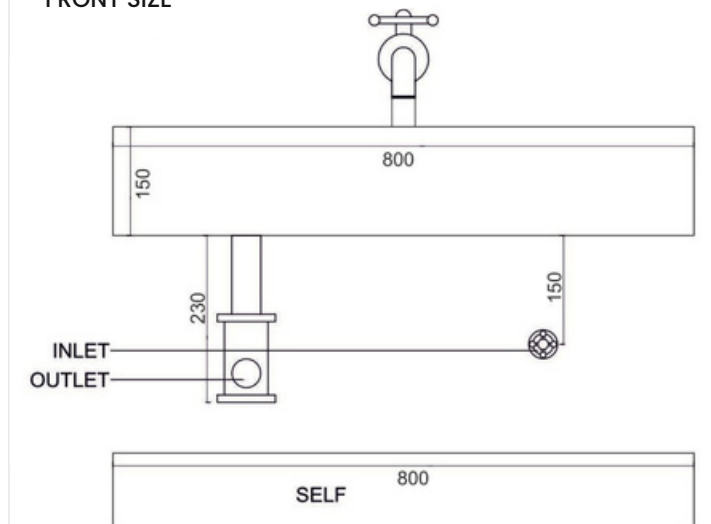

5001

SIZE: BASIN: 400x400x150

WEIGHT: 12KG.

THICKNESS: 9MM

TOP SIZE

FRONT SIZE

5002

SIZE: BASIN: 600x450x150

SIZE: BASIN: 600x450x100

WEIGHT:30.8KG.

THICKNESS: 9MM

TOP SIZE

FRONT SIZE

5003

SIZE: BASIN: 800x450x150

SIZE: BASIN: 800x450x100

WEIGHT: 35.9KG.

THICKNESS: 9MM

TOP SIZE

FRONT SIZE

FRONT SIZE

TOP SIZE

5004

SIZE: BASIN: 800x450x150

SIZE: BASIN: 800x450x100

WEIGHT:35.7KG.

THICKNESS: 9MM

5005

SIZE: BASIN: 1000x450x150

SIZE: BASIN: 1000x450x100

WEIGHT: 42.6KG.

THICKNESS: 9MM