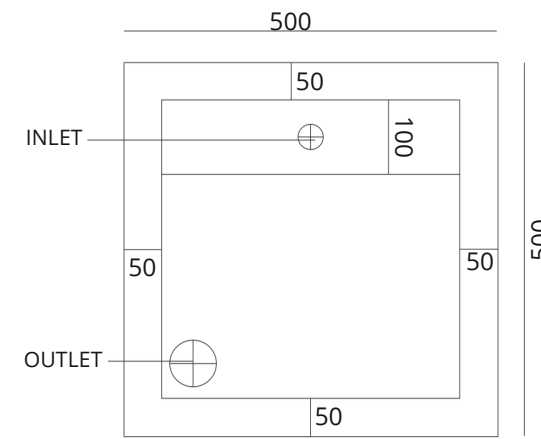

WEIGHT:55KG.

THICKNESS: 9MM

TOP SIZE

FRONT SIZE

7001

SIZE: BASIN: 800x500x500

WEIGHT:55KG.

THICKNESS: 9MM

TOP SIZE

FRONT SIZE

7002

SIZE: BASIN: 800x500x500

WEIGHT:65KG.

THICKNESS: 9MM

TOP SIZE

FRONT SIZE

7003

SIZE: BASIN: 800x500x500

WEIGHT:65KG.

THICKNESS: 9MM

TOP SIZE

FRONT SIZE

7004

SIZE: BASIN: 800x500x500

WEIGHT:64KG.

THICKNESS: 9MM

TOP SIZE

FRONT SIZE

7005

SIZE: BASIN: 800x500x400

WEIGHT:64KG.

THICKNESS: 9MM