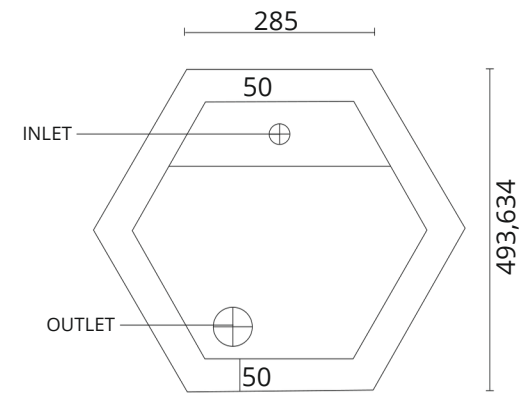

WEIGHT:55KG.

THICKNESS: 9MM

TOP SIZE

FRONT SIZE

7001

SIZE: BASIN: 800x500x500

WEIGHT:55KG.

THICKNESS: 9MM

TOP SIZE

FRONT SIZE

7002

SIZE: BASIN: 800x500x500

WEIGHT:65KG.

THICKNESS: 9MM

TOP SIZE

FRONT SIZE

7003

SIZE: BASIN: 800x500x500

WEIGHT:65KG.

THICKNESS: 9MM

TOP SIZE

FRONT SIZE

7004

SIZE: BASIN: 800x500x500

WEIGHT:64KG.

THICKNESS: 9MM

TOP SIZE

FRONT SIZE

7005

SIZE: BASIN: 800x500x400

WEIGHT:64KG.

THICKNESS: 9MM