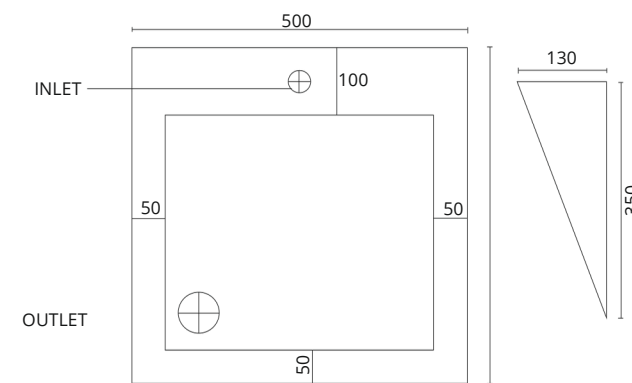

WEIGHT:55KG.

THICKNESS: 9MM

TOP SIZE

FRONT SIZE

7001

SIZE: BASIN: 800x500x500

WEIGHT:55KG.

THICKNESS: 9MM

TOP SIZE

FRONT SIZE

7002

SIZE: BASIN: 800x500x500

WEIGHT:65KG.

THICKNESS: 9MM

TOP SIZE

FRONT SIZE

7003

SIZE: BASIN: 800x500x500

WEIGHT:65KG.

THICKNESS: 9MM

TOP SIZE

FRONT SIZE

7004

SIZE: BASIN: 800x500x500

WEIGHT:64KG.

THICKNESS: 9MM

TOP SIZE

FRONT SIZE

7005

SIZE: BASIN: 800x500x400

WEIGHT:64KG.

THICKNESS: 9MM